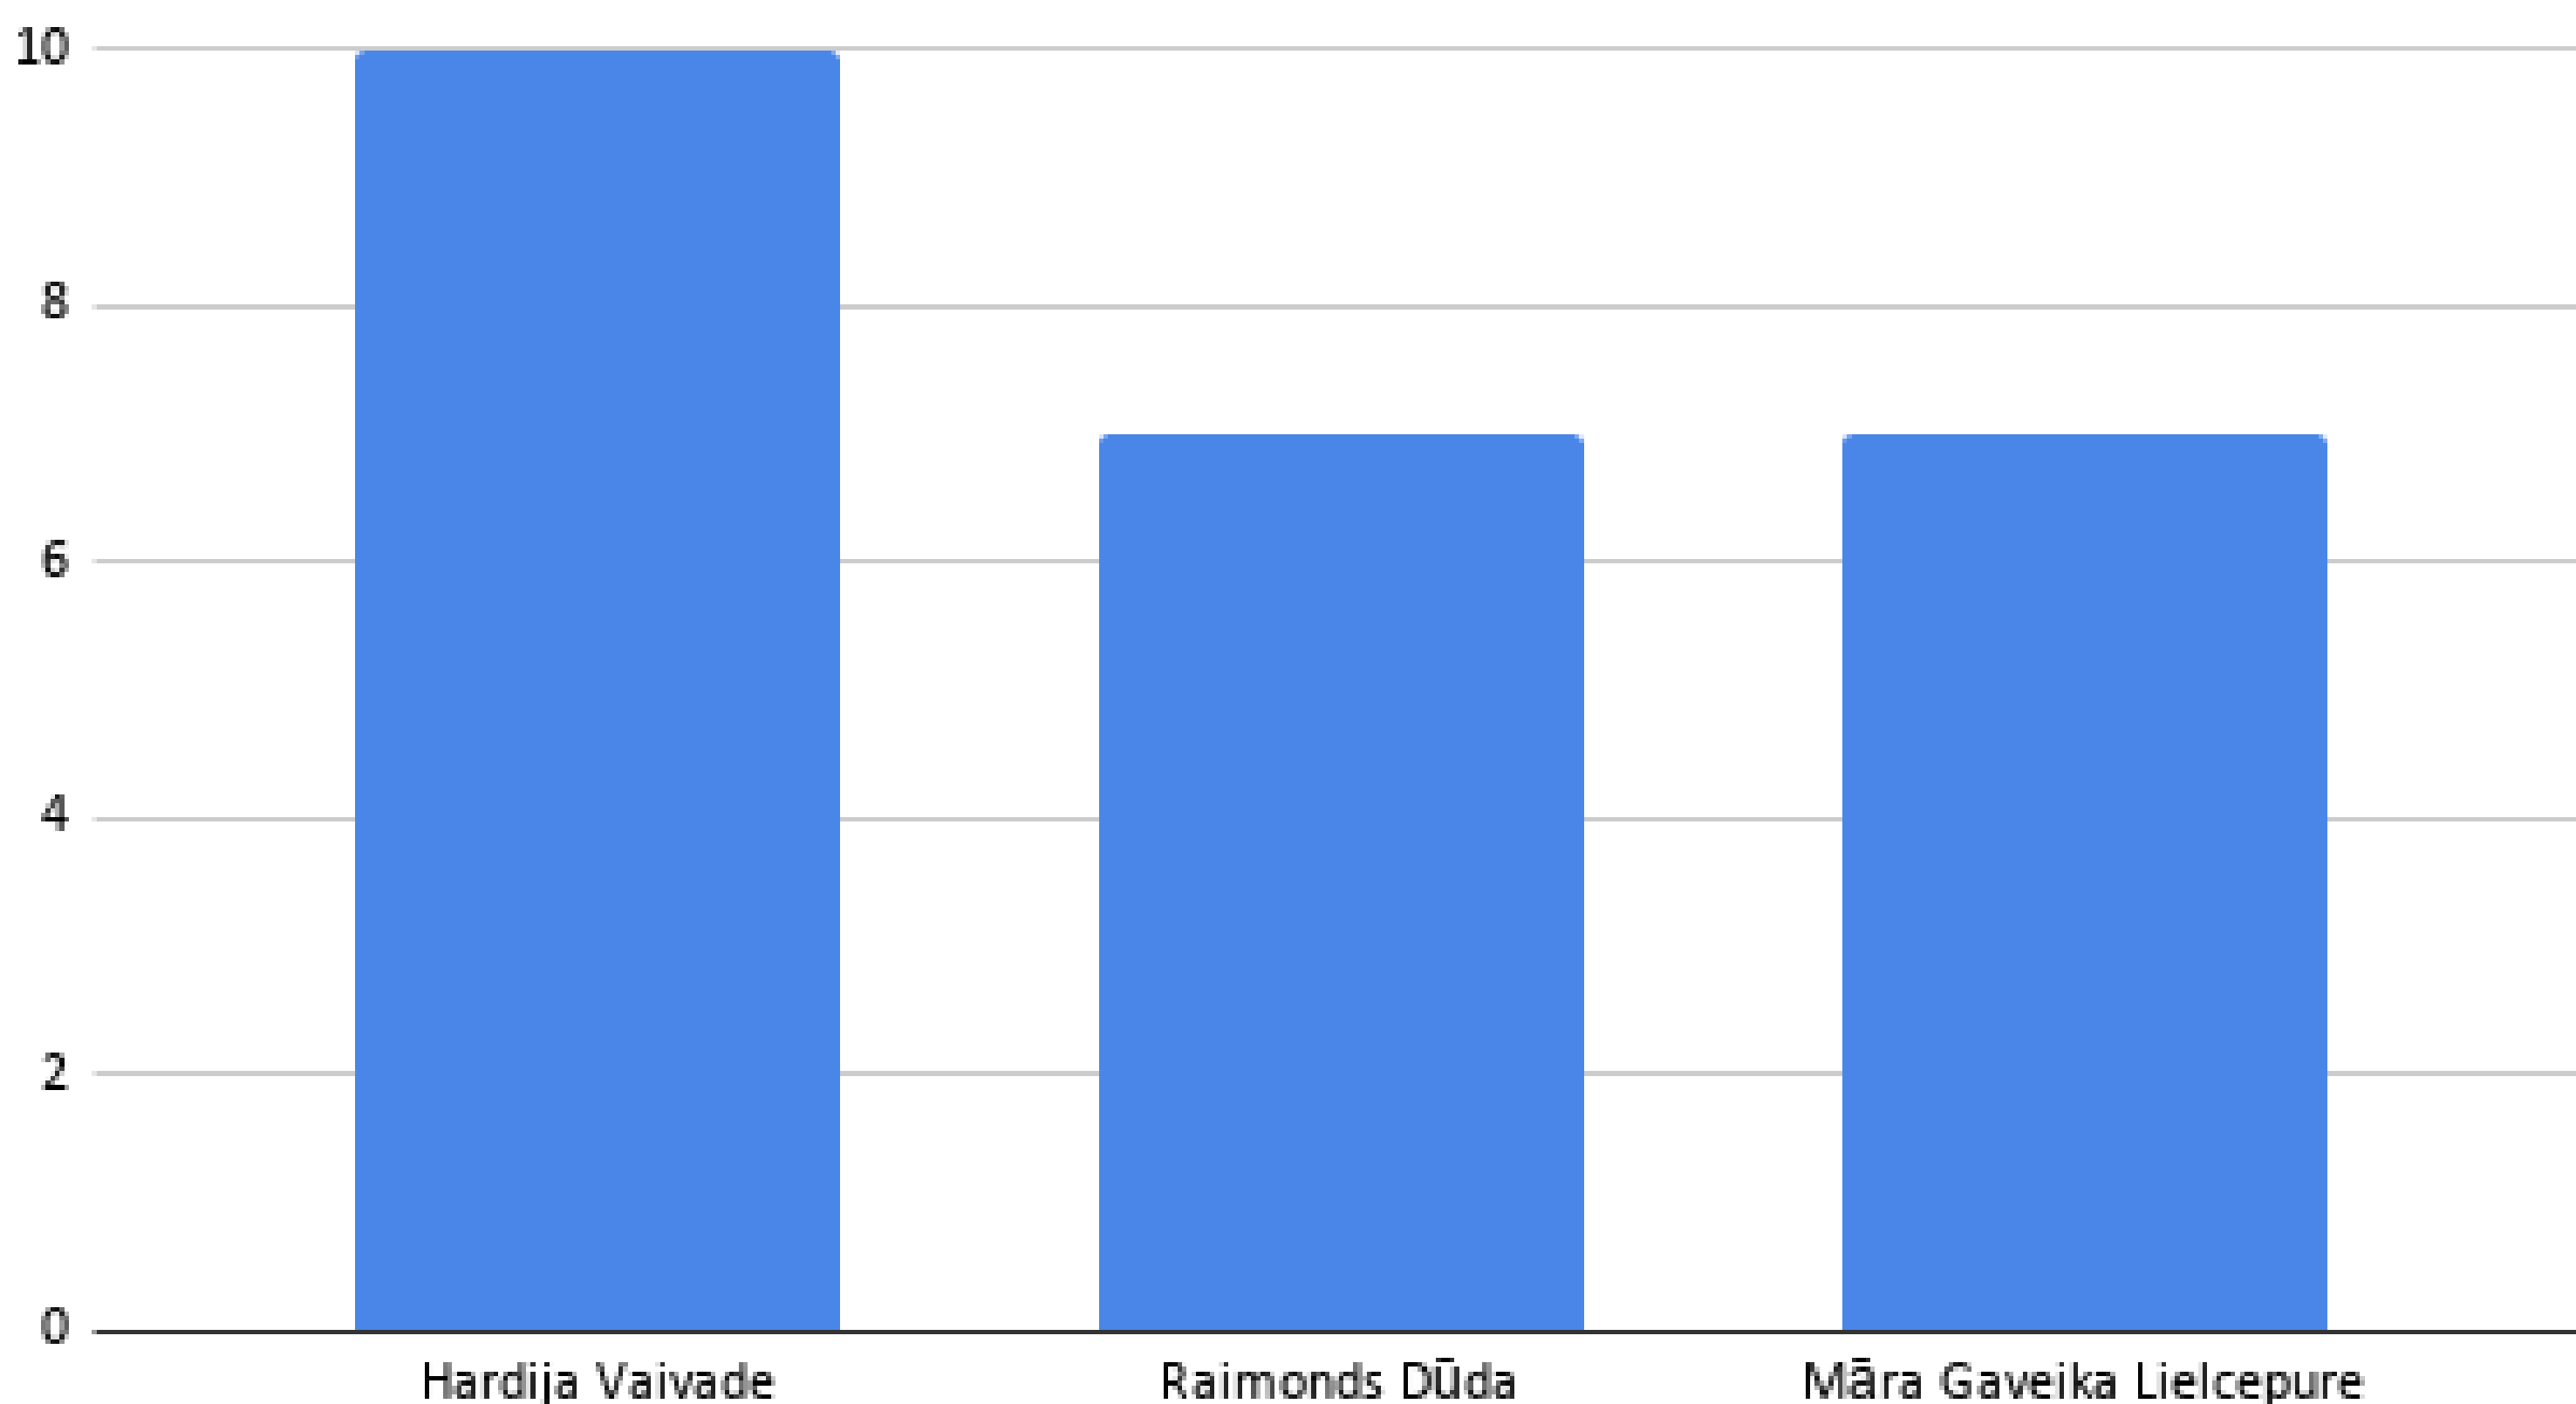

# ISL GOVERNING COUNCIL DURING LAST DECADE (2011-2021)

INTERNATIONAL  
SCHOOL  
OF LATVIA

The ISL Governing Council - as we know it today - was established exactly a decade ago in 2011 and there were first 7 Council members elected from among the members of the Association. In total 24 different council members have served over the past decade. We are very grateful to all, but exceptionally thankful for the longest serving Council Members - Hardija Vaivade, Raimonds Duda un Mara Gaveika Lielcepure.

The Longest Time Serving Council Members