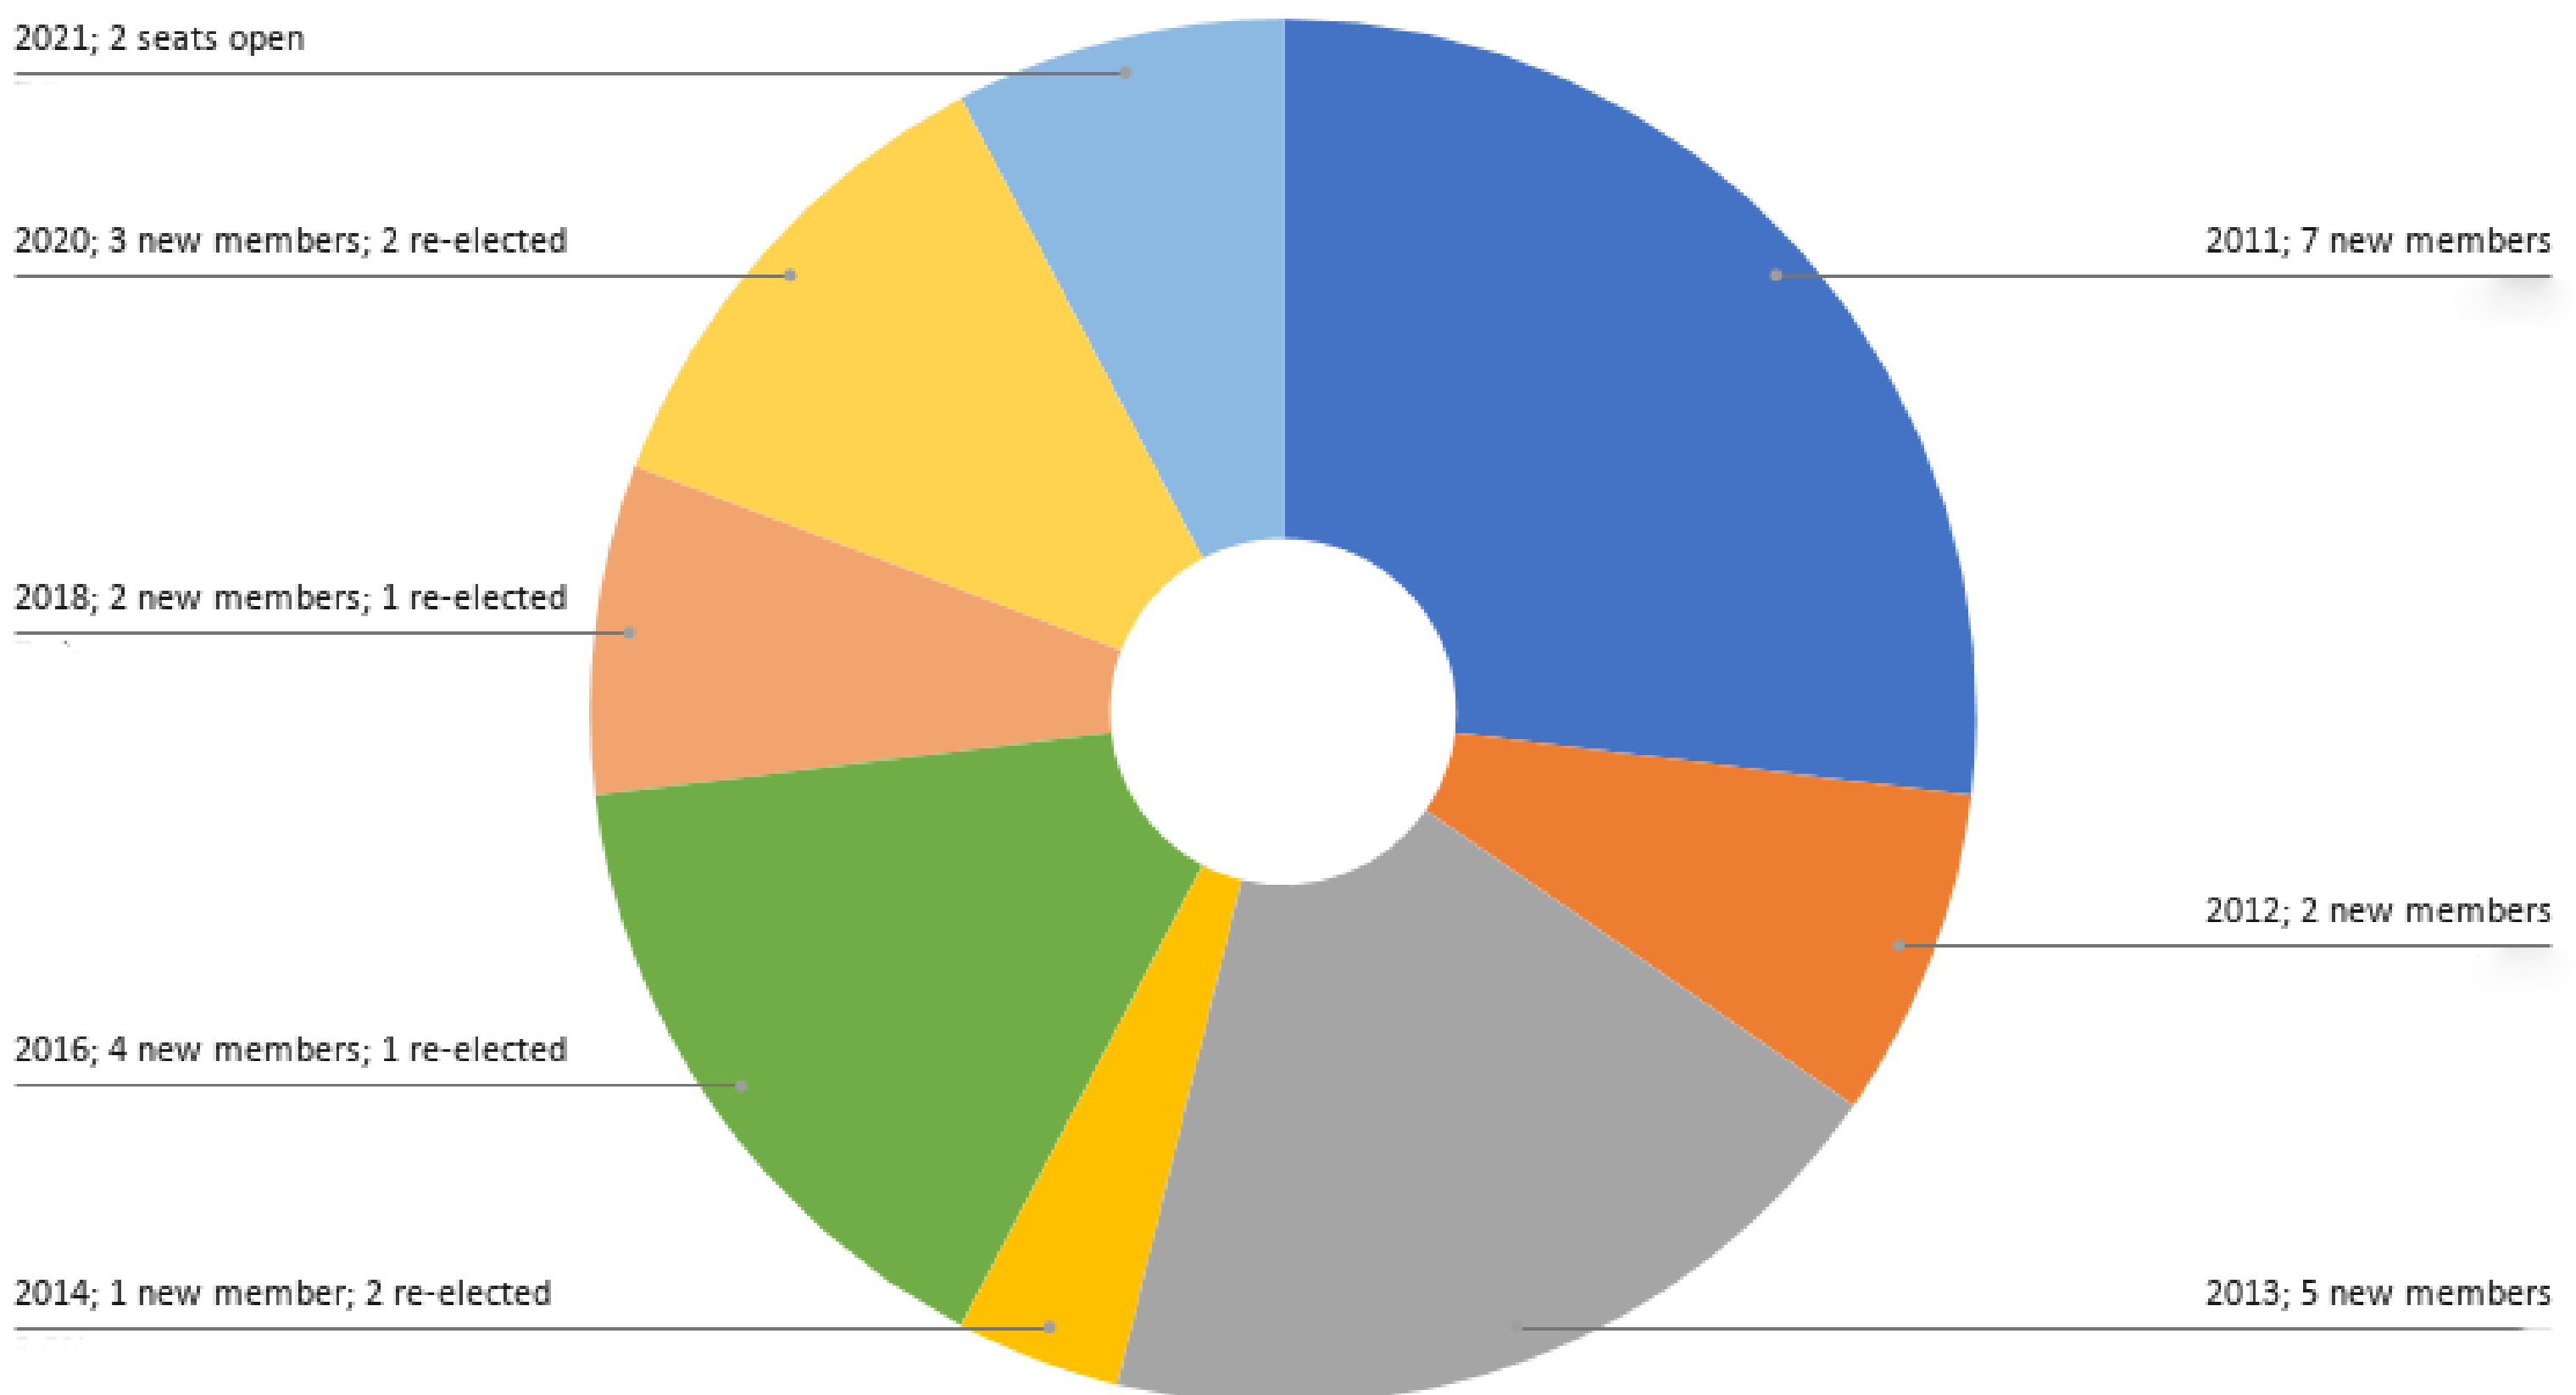

ISL GOVERNING COUNCIL DURING LAST DECADE (2011-2021)

INTERNATIONAL
SCHOOL
OF LATVIA

Following the good governance principles, in each election time there has been a good balance between newly elected Governing Council members and those who have been serving before. This way keeping the balance, diversification of views and opinions and manifesting participation and representative access of different community groups.

New General Council Members Elected 2011-2021