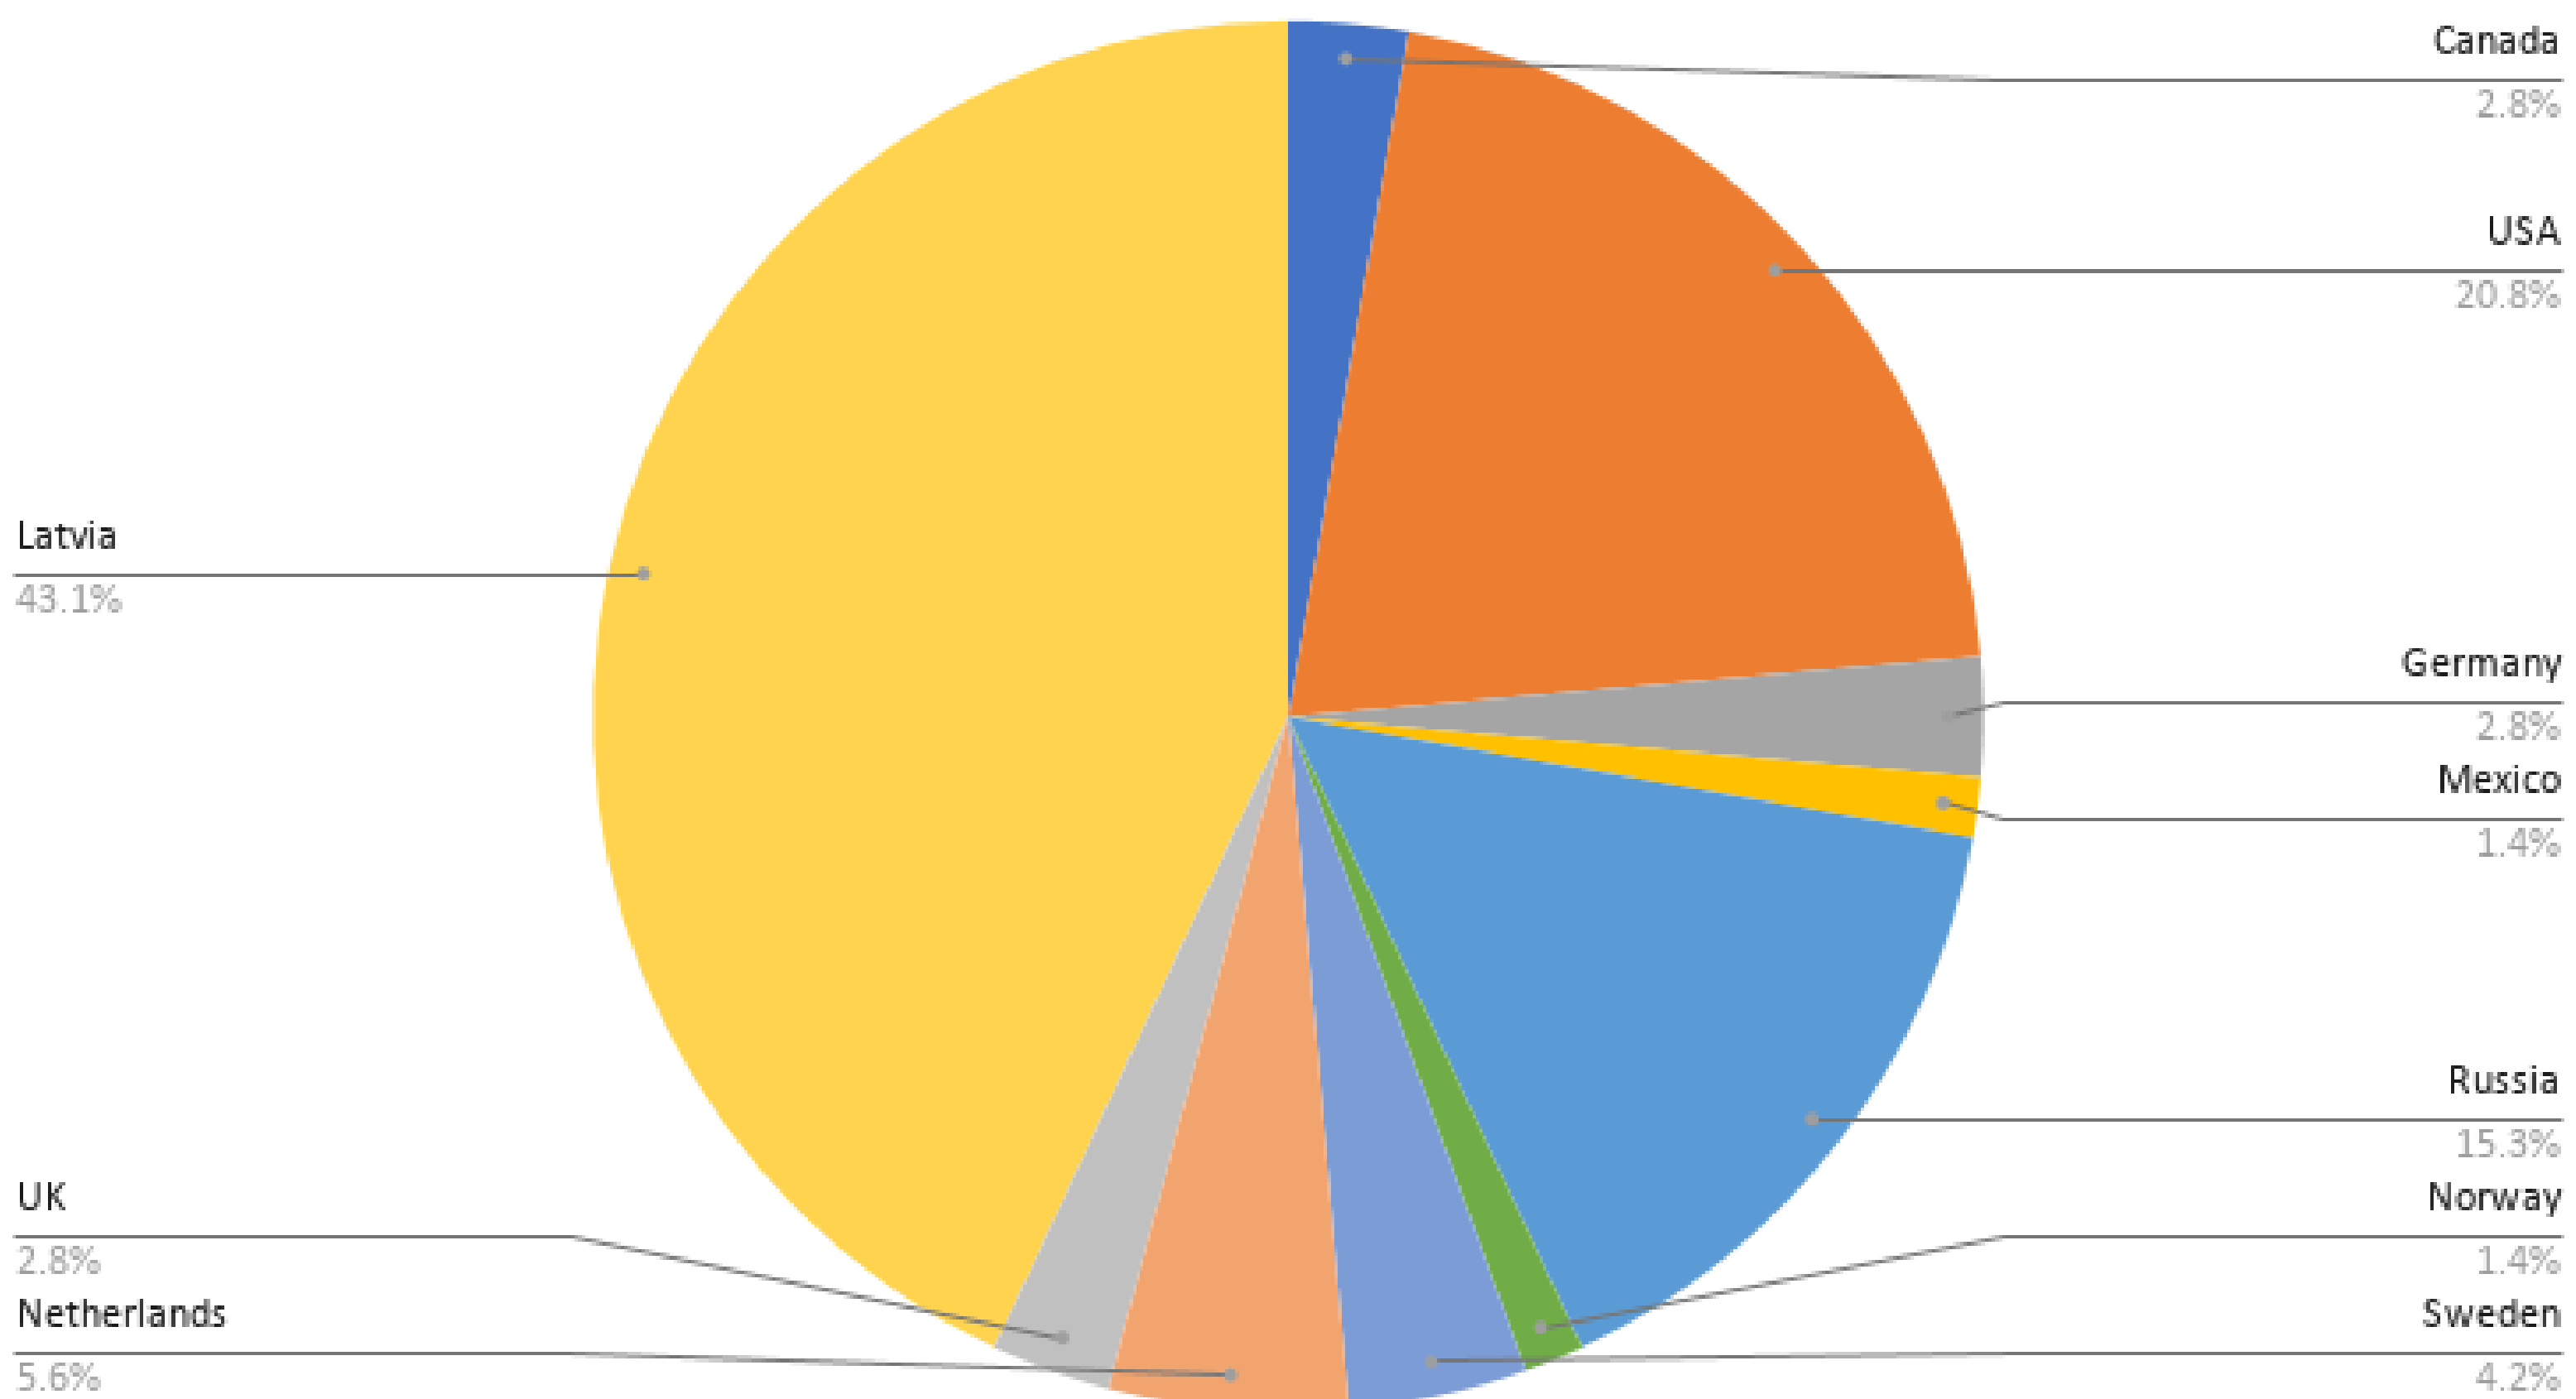

New General Council Members Elected 2011-2021

# ISL GOVERNING COUNCIL DURING LAST DECADE (2011-2021)

Ensuring that all the members of a community feel included and empowered to have a voice, over the years different nationalities have been represented, including Canada, UK, Sweden, Germany, Norway, Netherlands, Mexico, Russia, USA and Latvia.

Nationalities Represented